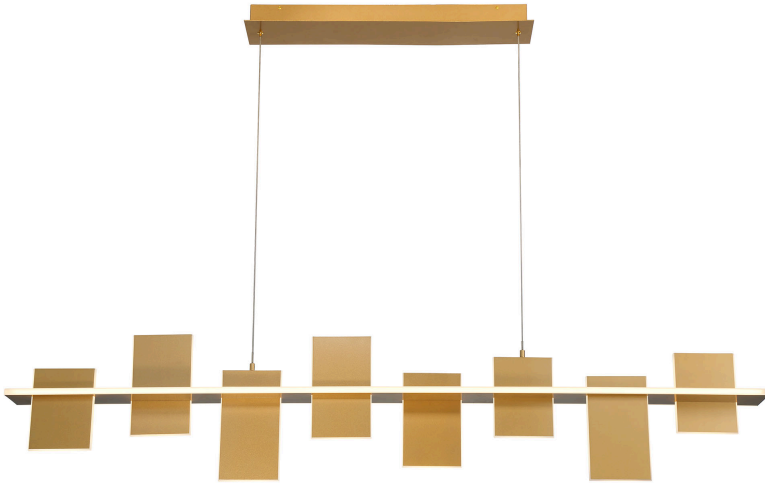

Affilato, 8 Light Linear LED Chandelier, Satin Brass

Specifications:

Model#: 12082-035
 Finish: Satin Brass
 Glass/Shade: Sanding
 Material: Aluminum and Acrylic
 Dimension: 71"L x 6"W x14"H
 Lamping: LED
 Wattage: 117W
 Voltage: 120V
 Color Temperature: 3000K
 CRI: 90
 Delivered Lumen: 3627 lm
 Dimmable: Yes
 Max. Hanging Height : 112"
 Canopy Dimension: 28-3/4"D x 6"W x2"H
 Product Weight: 26.2 lbs.